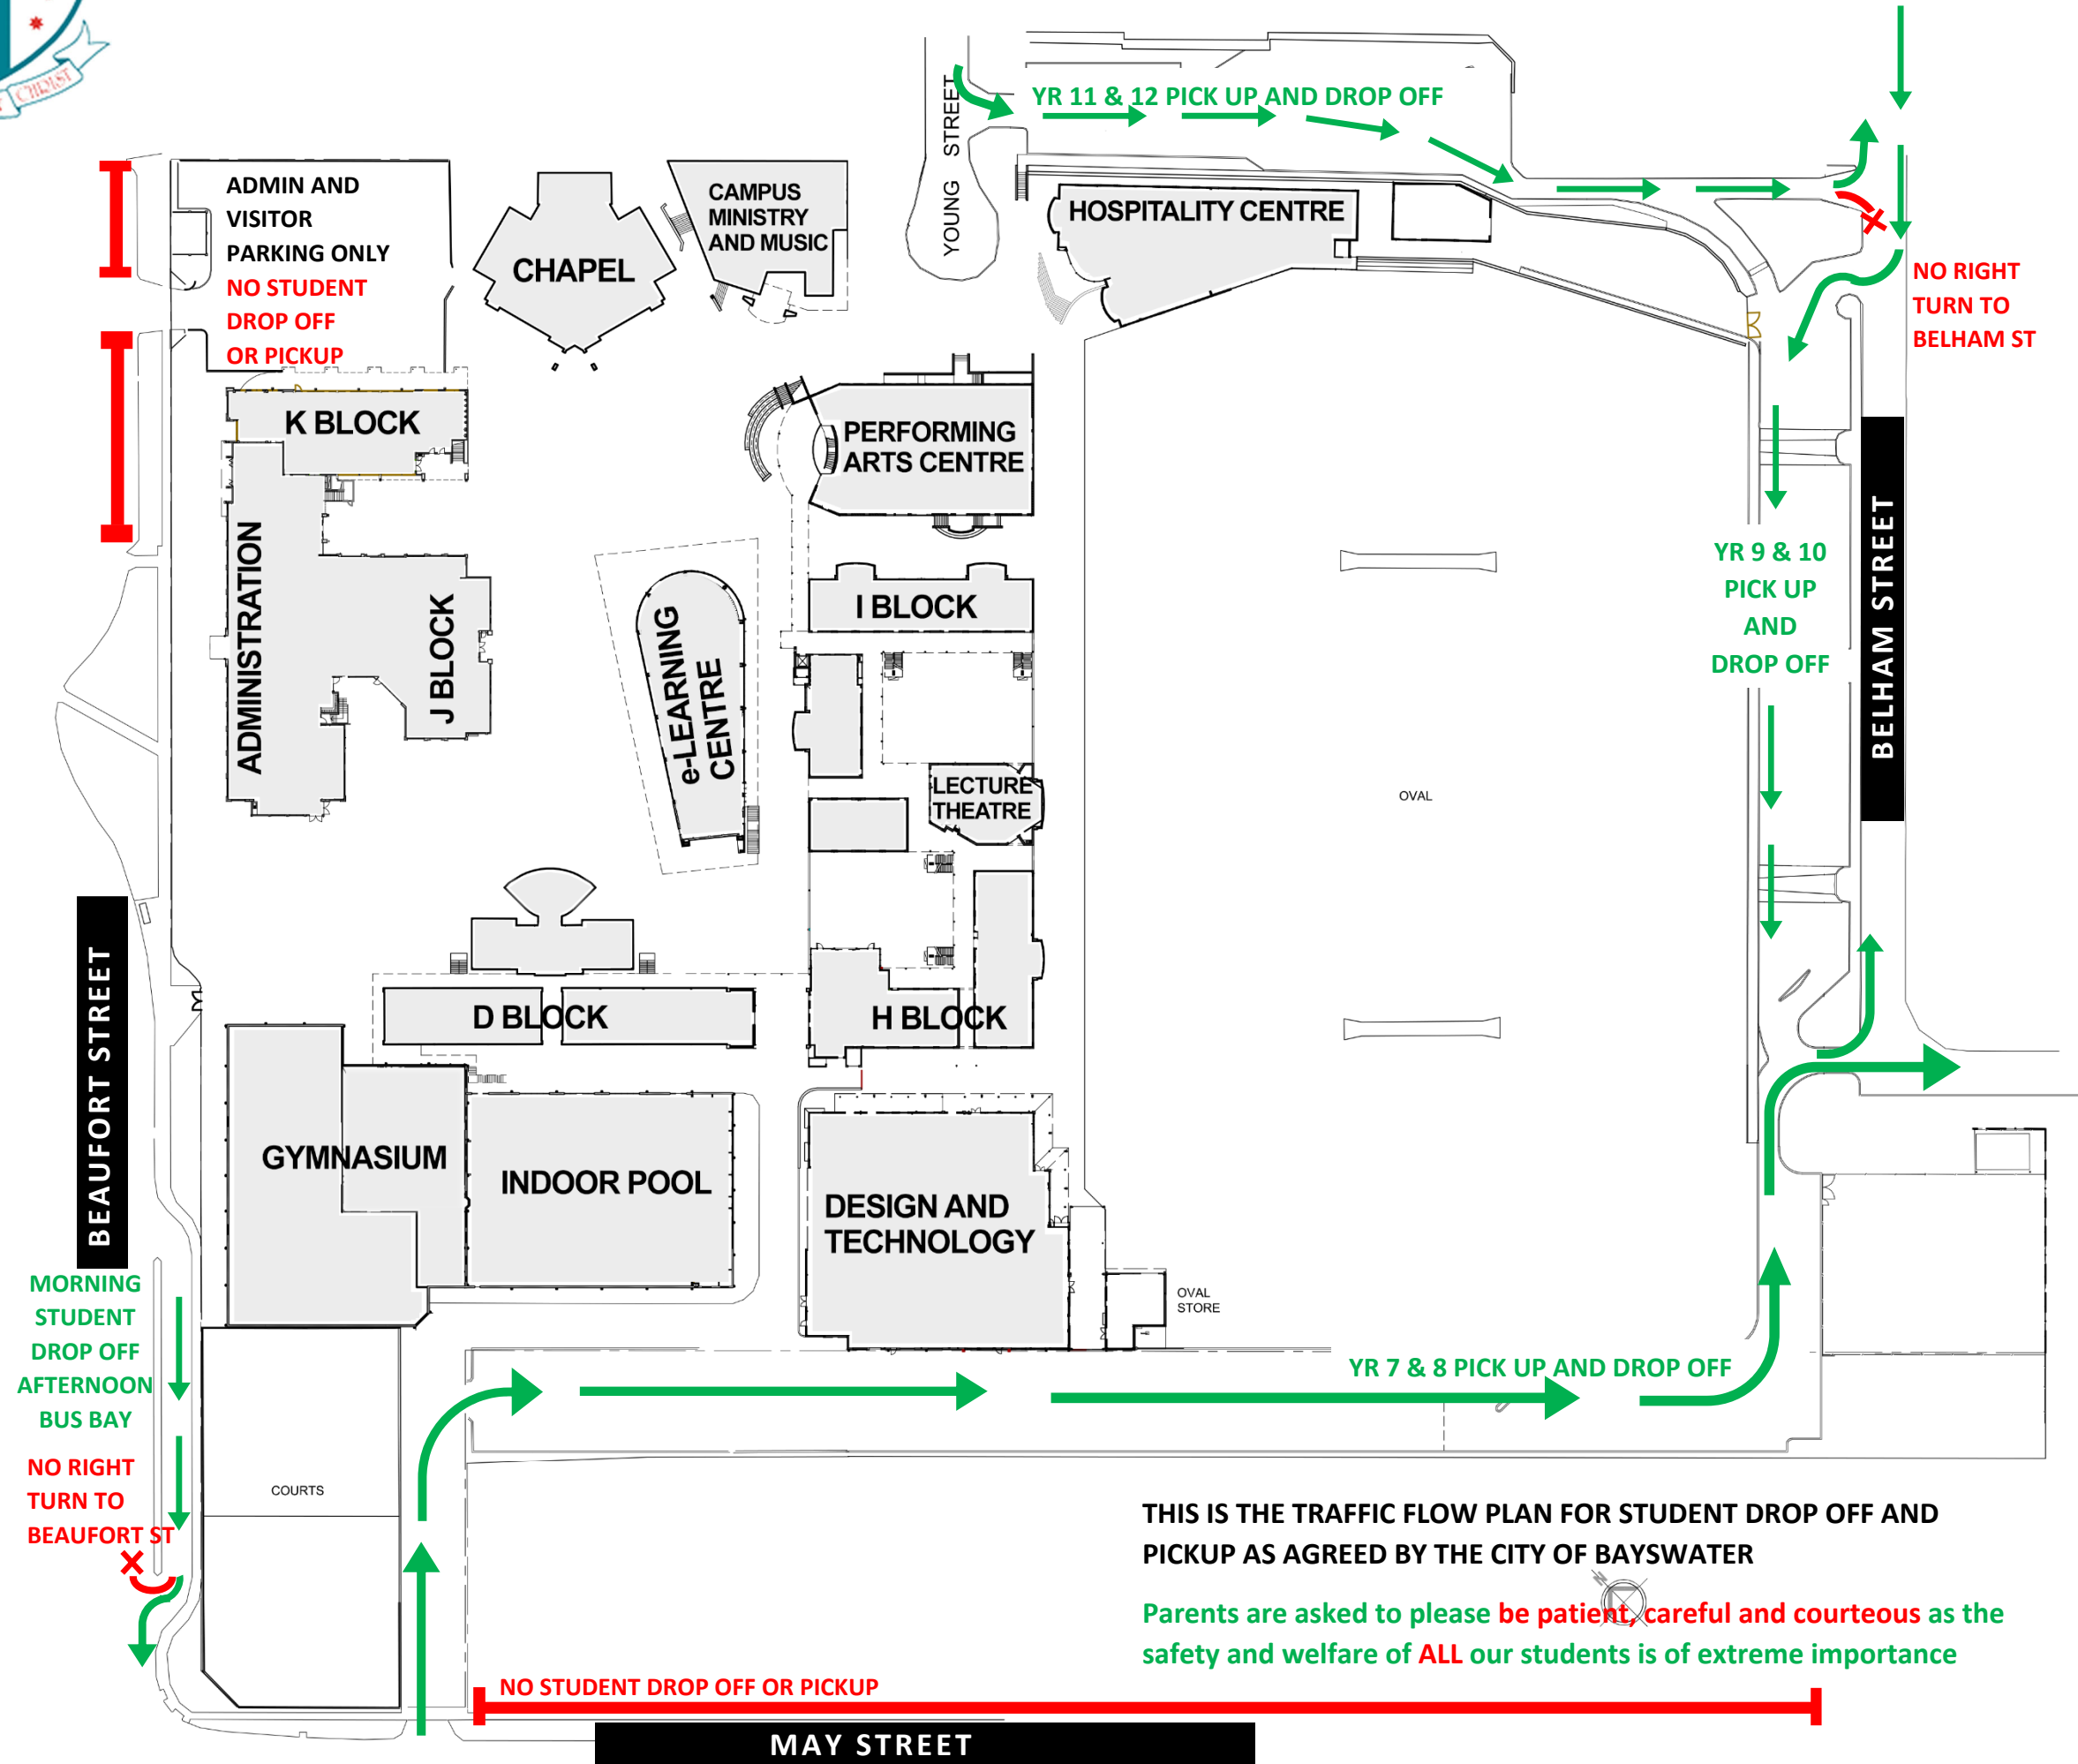

CHISHOLM CATHOLIC COLLEGE - STUDENT PICK UP/DROP OFF GUIDELINES

THIS IS THE TRAFFIC FLOW PLAN FOR STUDENT DROP OFF AND PICKUP AS AGREED BY THE CITY OF BAYSWATER

Parents are asked to please be patient, careful and courteous as the safety and welfare of ALL our students is of extreme importance